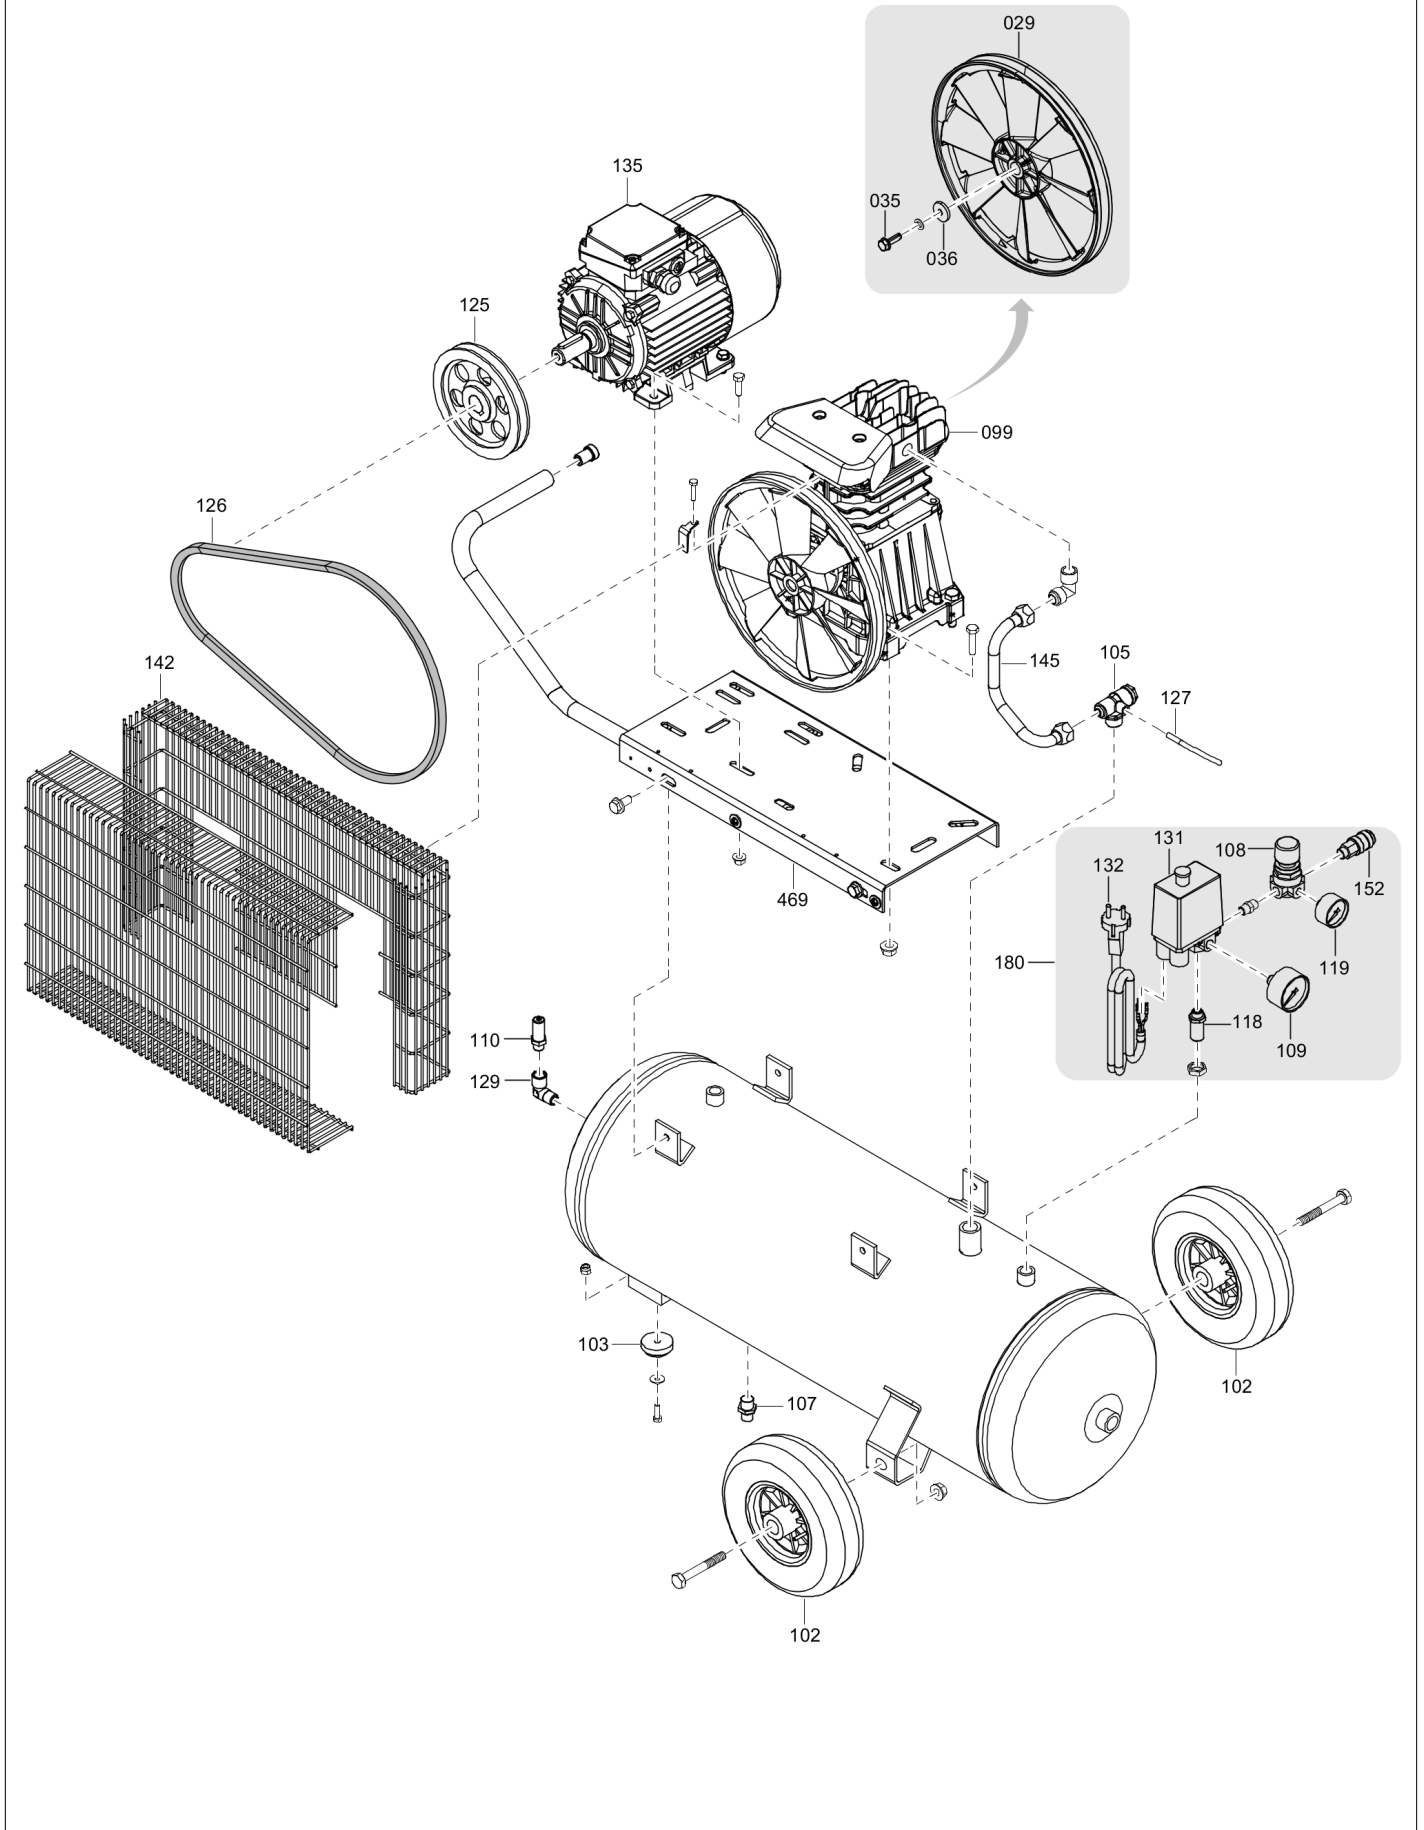

1121432060_00 Compressor package

Item	Part No.	Name	Qty	Uom
029	1129102569	Flywheel	1	EA
035	1127010222	Flywheel screw	1	EA
036	1127030027	Washer	1	EA
099	1129740083	Pump+Flywheel	1	EA
102	1127260005	Wheel	2	EA
103	1127360008	Rubber foot	2	EA
105	1127190019	Non return valve	1	EA
107	1127130016	Discharge tap	1	EA
108	1129700735	Pressure reducer	1	EA
109	1127110030	Pressure gauge	1	EA
110	1127190201	Safety valve	1	EA
118	1127080012	Fitting	1	EA
119	1127110024	Pressure gauge	1	EA
125	2236111828	Pulley	1	EA
126	1127370006	Belt	1	EA
127	1127230001	Unloader pipe aluminium	AR	EA
129	1127080014	Elbow fitting	1	EA
131	1127250074	Pressure switch	1	EA
132	1127320907	Infeed cable	1	EA
135	1127380788	Motor	1	EA
142	1127240102	Beltguard kit	1	EA
145	1127230256	Delivery pipe	1	EA
152	1127130057	Universal coupling	1	EA
180	1124050402	Pressure switch kit	1	EA
469	1127170113	Base plate	1	EA